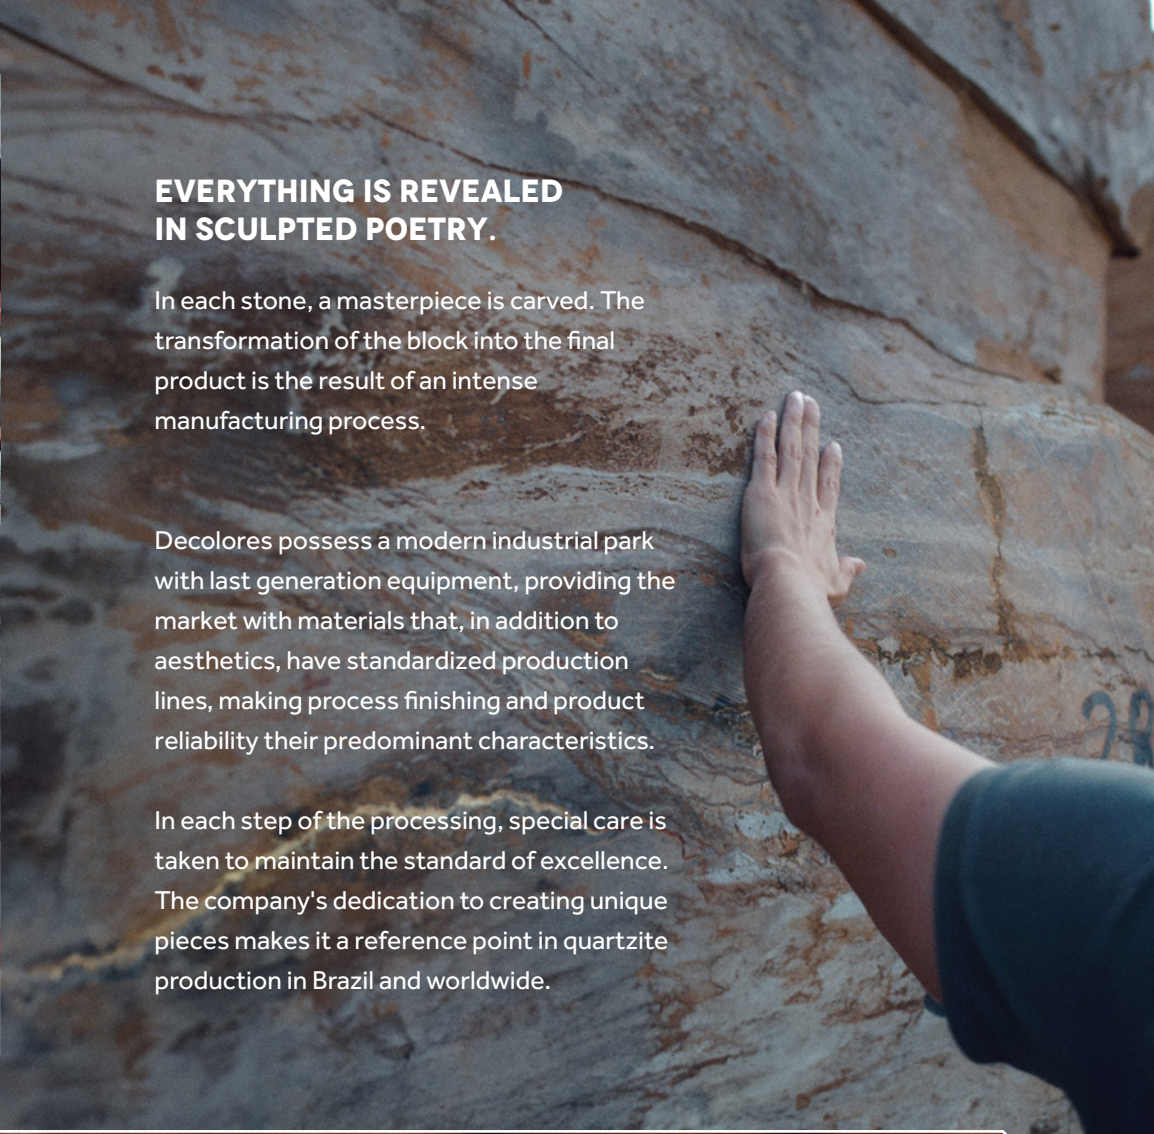

In each step of the processing, special care is taken to maintain the standard of excellence. The company's dedication to creating unique pieces makes it a reference point in quartzite production in Brazil and worldwide.