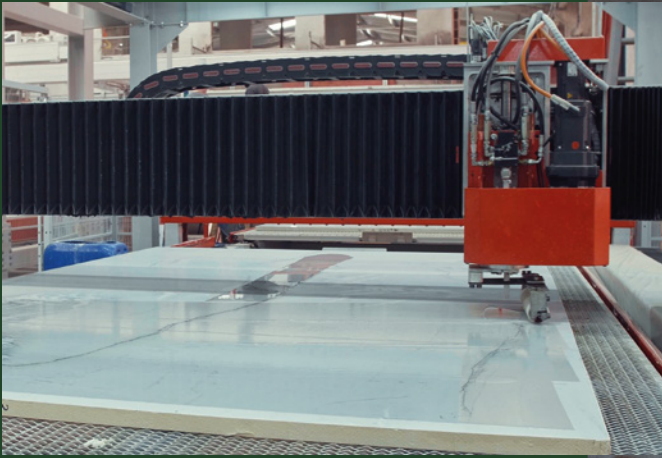

## EVERYTHING IS REVEALED IN SCULPTED POETRY.

In each stone, a masterpiece is carved. The transformation of the block into the final product is the result of an intense manufacturing process.

Decolores possess a modern industrial park with last generation equipment, providing the market with materials that, in addition to aesthetics, have standardized production lines, making process finishing and product reliability their predominant characteristics.

In each step of the processing, special care is taken to maintain the standard of excellence. The company's dedication to creating unique pieces makes it a reference point in quartzite production in Brazil and worldwide.