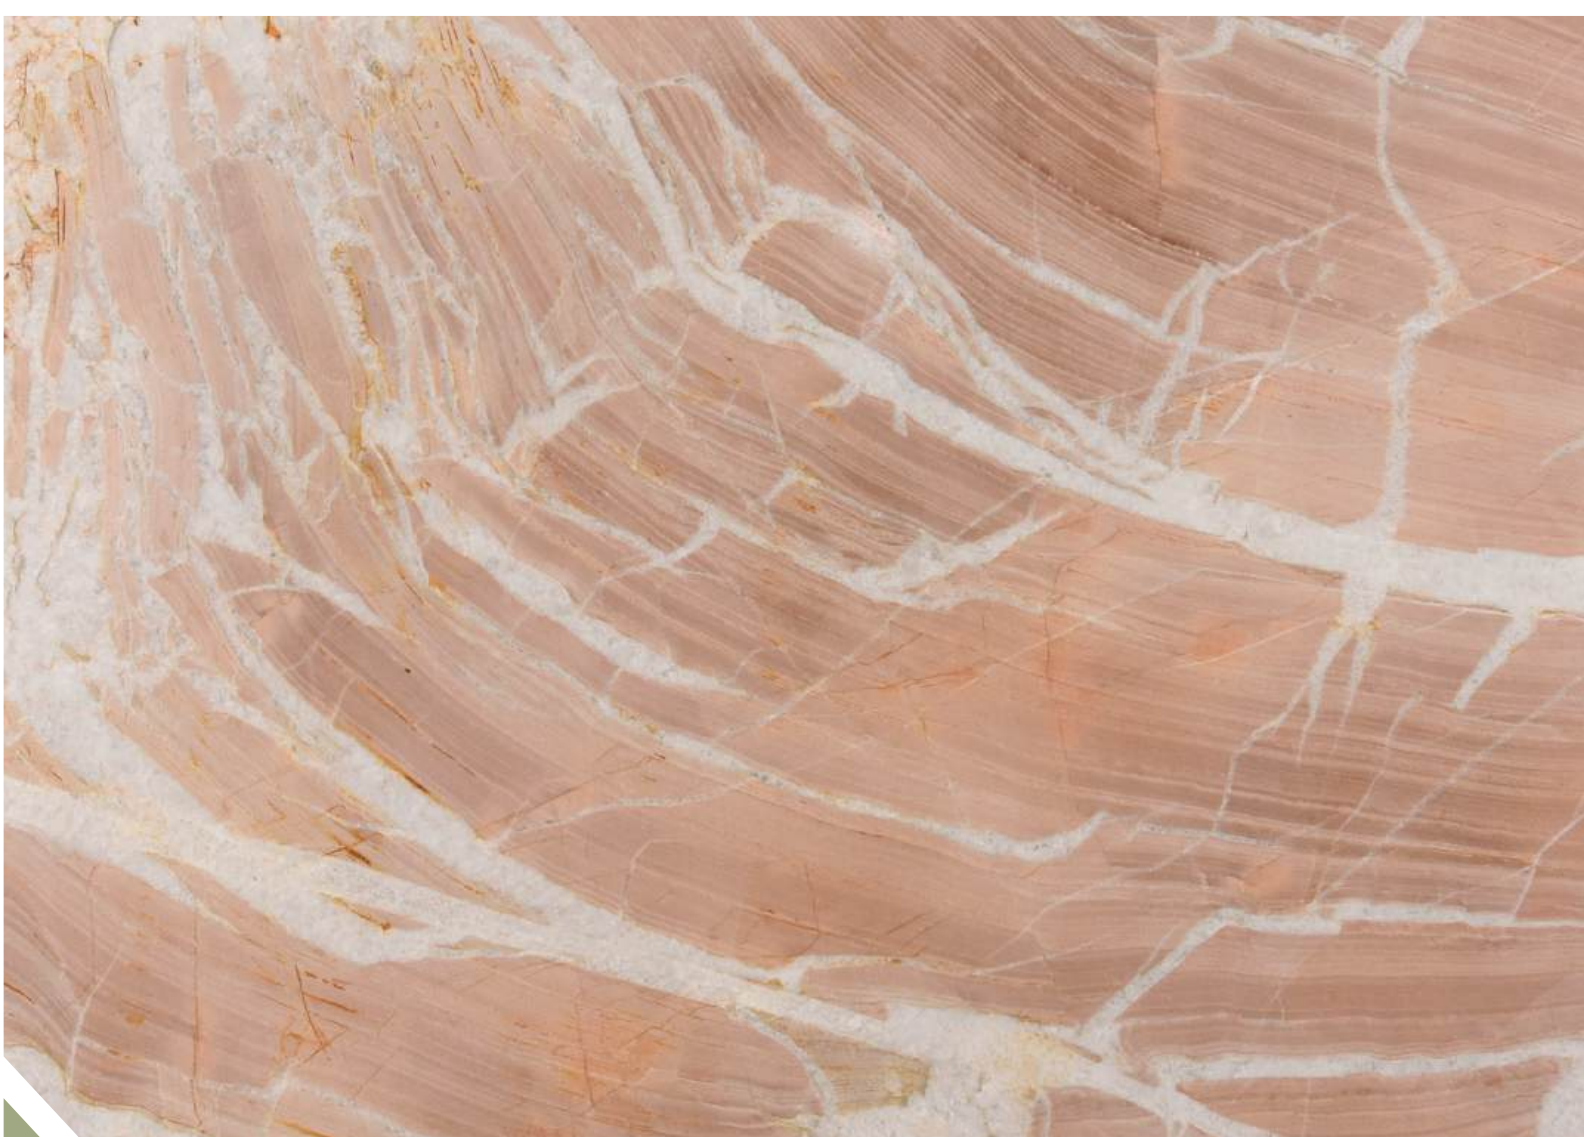

IJEN BLUE

PERLA GREY

MERIDIAN

DENALI

CRYSTAL

CRYSTAL ROSA

EXPLOSION

SPLENDIDO

The background is a vibrant, multi-colored marbled paper. It features a complex pattern of swirling, wavy lines in shades of deep blue, navy, and black, interspersed with streaks of light beige, cream, and pale yellow. The overall effect is a rich, textured, and somewhat chaotic visual. The word "Sodalita" is centered in a white, elegant cursive font.

Sodalita

GRANITOS
granitos

WHITE DUNE

EXTREME BLACK

MAKALU

MÁRMORES
Mármores
NACIONAIS

BIANCATTO | MÁRMORE DOLOMÍTICO

MATARAZZO | MÁRMORE DOLOMÍTICO

granito
MAKALU

granito
**EXTREMA
BLACK**

marmore dolomitico
BIANCATTO

marmore dolomitico
MATARAZZO

Marble
**CALACATA
FABBRICOTTI**

marmore
CALACATA
ITALIANO

Marmore
**ROSSO
LEVANTO**

MarMore
**CREMA
MARFIL**