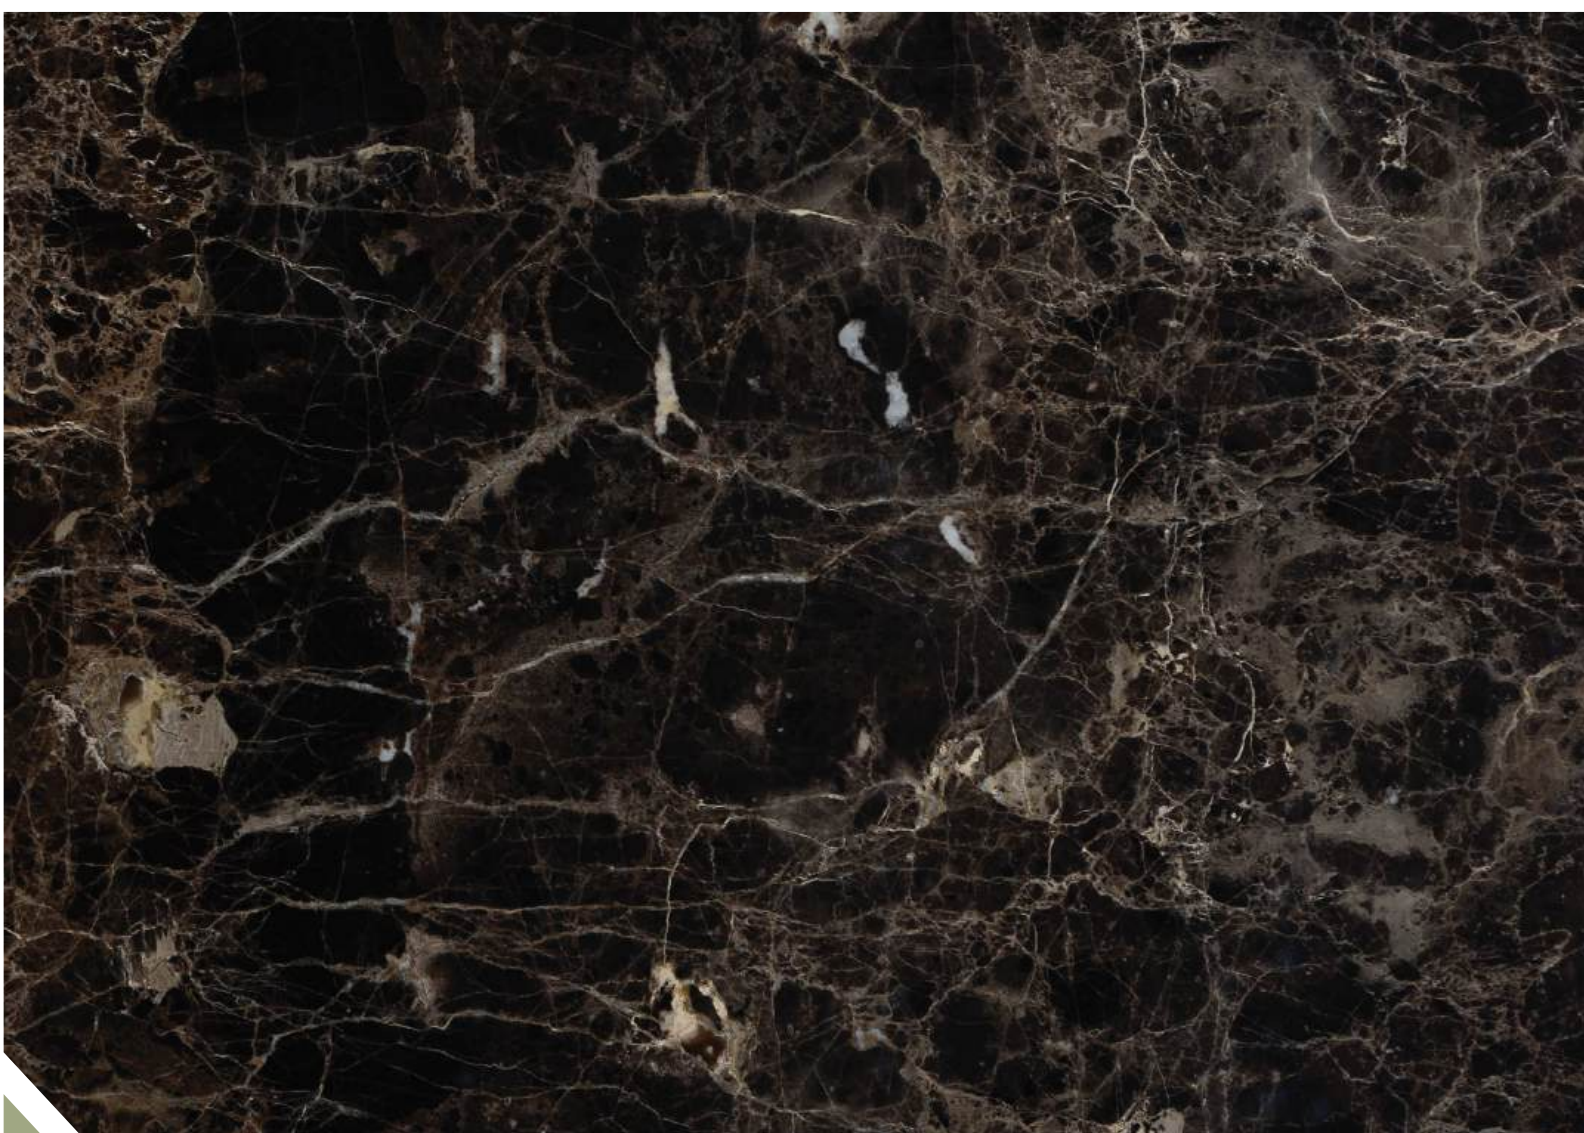

MARROM IMPERADOR