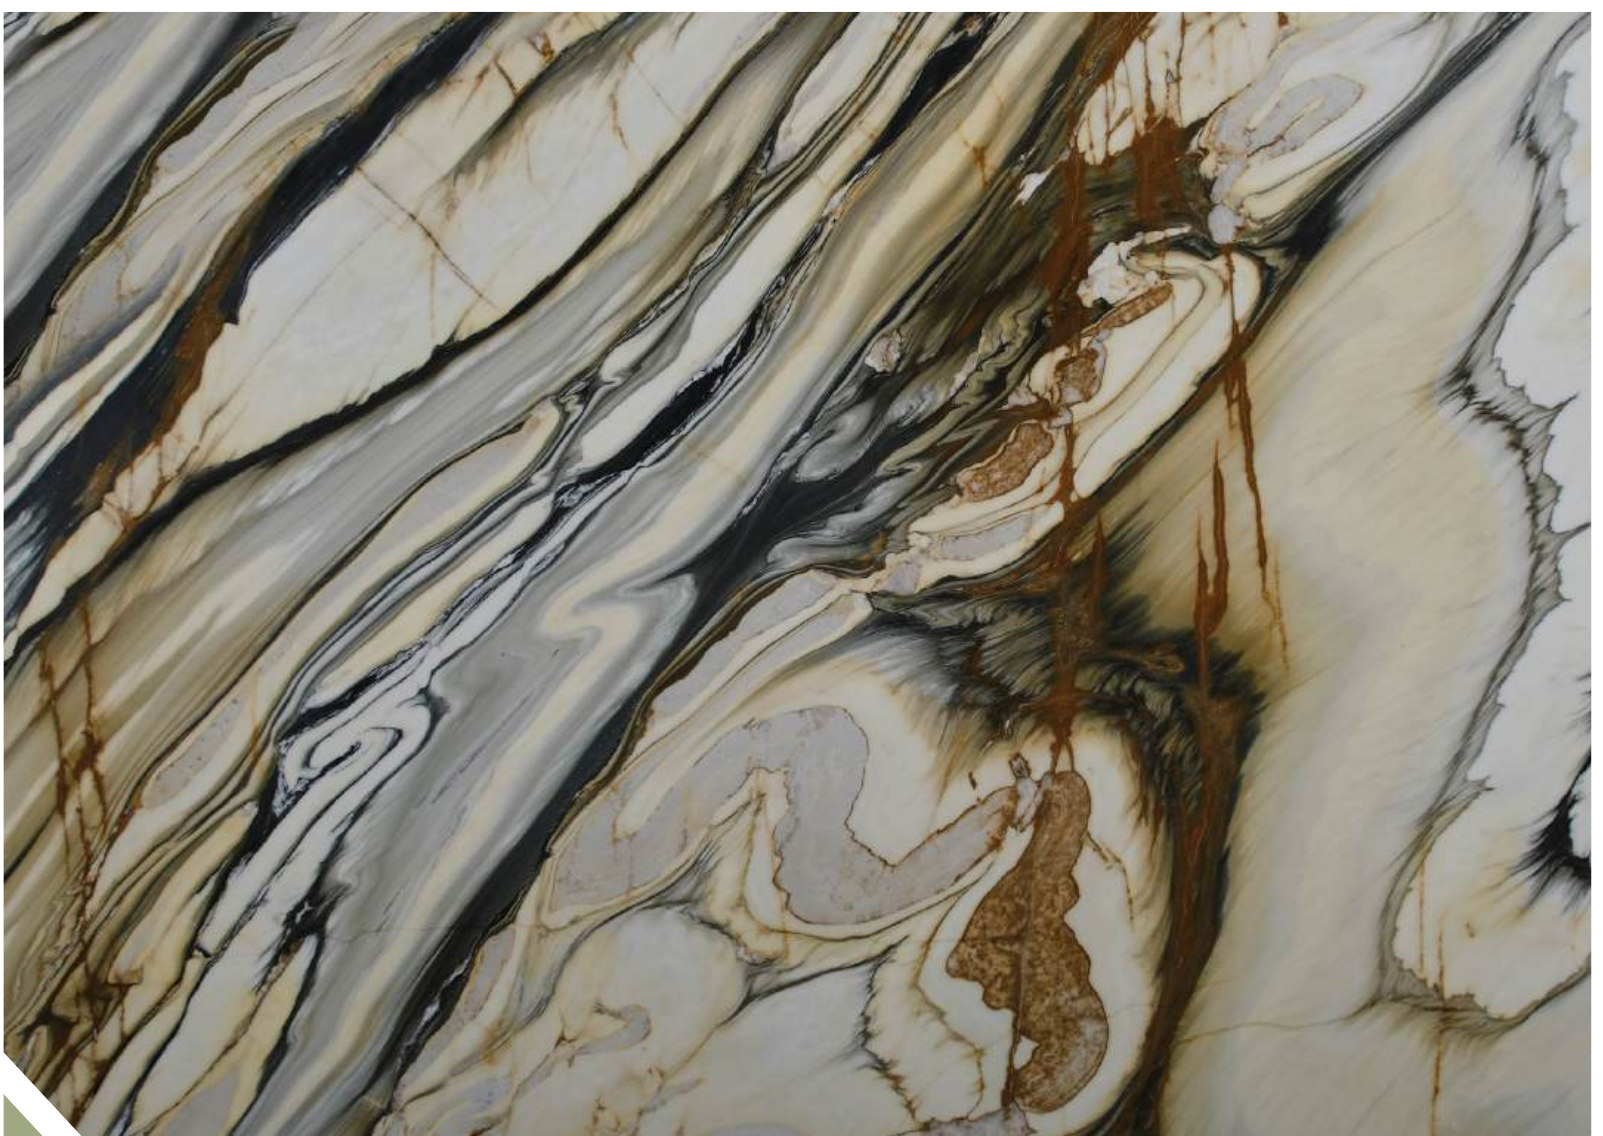

The background is a vibrant, multi-colored marbled paper. It features a complex pattern of swirling, wavy lines in shades of deep blue, navy, and black, interspersed with streaks of light beige, cream, and pale yellow. The overall effect is a rich, textured, and somewhat chaotic visual. The word "Sodalita" is centered in a white, elegant cursive font.

Sodalita

GRANITOS
granitos

WHITE DUNE

EXTREME BLACK

MAKALU

MÁRMORES
Mármores
NACIONAIS

BIANCATTO | MÁRMORE DOLOMÍTICO

MATARAZZO | MÁRMORE DOLOMÍTICO

VAN GOGH

MÁRMORES
Mármores
IMPORTADOS

ROSSO LEVANTO

CALACATA ITALIANO

CARRARA

CREMA MARFIL

BOTTICINO

PIETRA GREY

CALACATA FABBRICOTTI

VERDE GUATEMALA

NERO MARQUINA

MARROM IMPERADOR

TRAVERTINOS
travertinos

EXTRA

TERRACOTA

ORO BRUTO